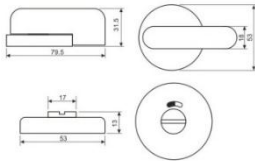

Door Indicator

REF: FE91006

Reference	Specification	Material
FE91006	Refer to drawing	Stainless Steel

REF: FE91007

Reference	Specification	Material
FE91007	Refer to drawing	Stainless Steel

REF: FE91008

Reference	Specification	Material
FE91008	Refer to drawing	Stainless Steel