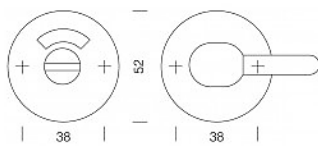

Door Indicator

REF: FE91006

Reference	Specification	Material
FE91006	Refer to drawing	Stainless Steel

REF: FE91007

Reference	Specification	Material
FE91007	Refer to drawing	Stainless Steel

REF: FE91008

Reference	Specification	Material
FE91008	Refer to drawing	Stainless Steel